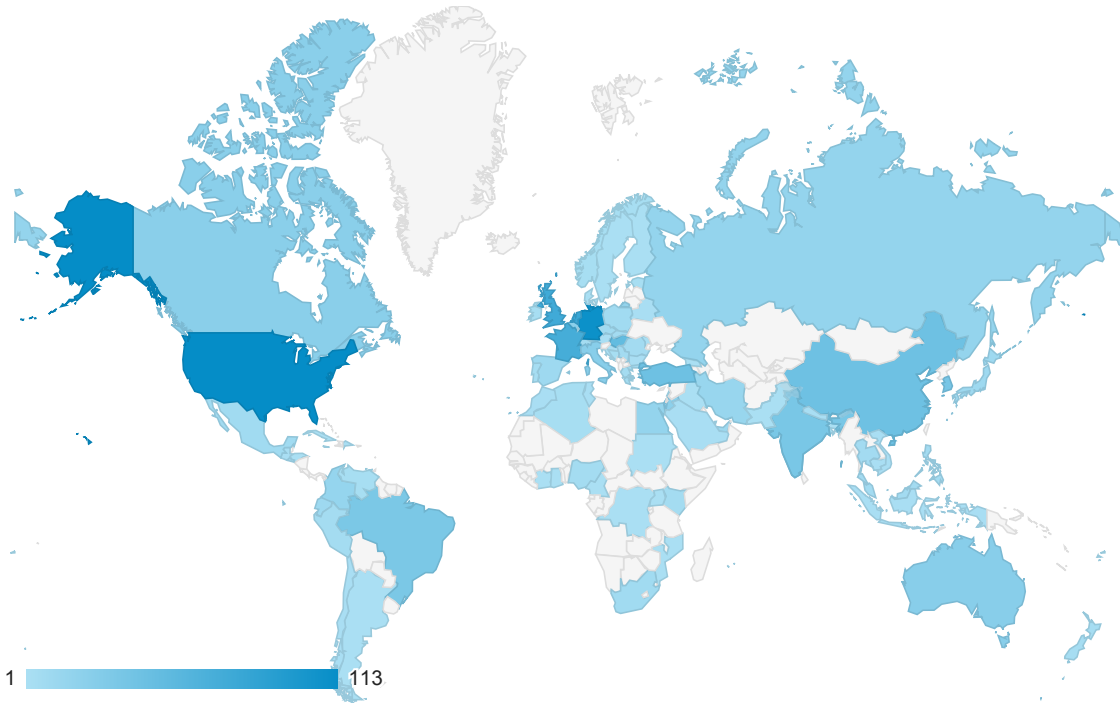

Location

All Users
100.00% Sessions

Jan 1, 2017 - Aug 7, 2017

Map Overlay

Summary

Country	City	Acquisition			Behavior			Conversions		
		Sessions	% New Sessions	New Users	Bounce Rate	Pages / Session	Avg. Session Duration	Goal Conversion Rate	Goal Completions	Goal Value
		1,121 % of Total: 100.00% (1,121)	69.05% Avg for View: 69.05% (0.00%)	774 % of Total: 100.00% (774)	8.65% Avg for View: 8.65% (0.00%)	3.32 Avg for View: 3.32 (0.00%)	00:00:49 Avg for View: 00:00:49 (0.00%)	0.00% Avg for View: 0.00% (0.00%)	0 % of Total: 0.00% (0)	\$0.00 % of Total: 0.00% (\$0.00)
1. Germany	Berlin	56 (5.00%)	17.86%	10 (1.29%)	0.00%	3.21	00:00:06	0.00%	0 (0.00%)	\$0.00 (0.00%)
2. Hungary	Budapest	42 (3.75%)	9.52%	4 (0.52%)	0.00%	3.48	00:00:54	0.00%	0 (0.00%)	\$0.00 (0.00%)
3. Turkey	Ankara	32 (2.85%)	18.75%	6 (0.78%)	3.12%	3.38	00:00:48	0.00%	0 (0.00%)	\$0.00 (0.00%)
4. South Korea	Seoul	29 (2.59%)	100.00%	29 (3.75%)	68.97%	1.83	00:00:04	0.00%	0 (0.00%)	\$0.00 (0.00%)
5. France	Tours	28 (2.50%)	82.14%	23 (2.97%)	0.00%	3.29	00:01:04	0.00%	0 (0.00%)	\$0.00 (0.00%)
6. United Kingdom	London	25 (2.23%)	76.00%	19 (2.45%)	4.00%	3.28	00:00:25	0.00%	0 (0.00%)	\$0.00 (0.00%)
7. China	Beijing	23 (2.05%)	100.00%	23 (2.97%)	0.00%	3.13	00:00:12	0.00%	0 (0.00%)	\$0.00 (0.00%)
8. Germany	Nuremberg	23 (2.05%)	0.00%	0 (0.00%)	8.70%	3.57	00:01:10	0.00%	0 (0.00%)	\$0.00 (0.00%)
9. Netherlands	Wageningen	23 (2.05%)	56.52%	13 (1.68%)	4.35%	4.09	00:00:35	0.00%	0 (0.00%)	\$0.00 (0.00%)
10. Jordan	(not set)	21 (1.87%)	23.81%	5 (0.65%)	0.00%	3.29	00:01:03	0.00%	0 (0.00%)	\$0.00 (0.00%)
11. Netherlands	Veenendaal	21 (1.87%)	19.05%	4 (0.52%)	0.00%	3.71	00:00:18	0.00%	0 (0.00%)	\$0.00 (0.00%)
12. United Kingdom	Watford	17 (1.52%)	17.65%	3 (0.39%)	0.00%	3.24	00:00:47	0.00%	0 (0.00%)	\$0.00 (0.00%)
13. (not set)	(not set)	15 (1.34%)	86.67%	13 (1.68%)	40.00%	2.13	00:00:05	0.00%	0 (0.00%)	\$0.00 (0.00%)